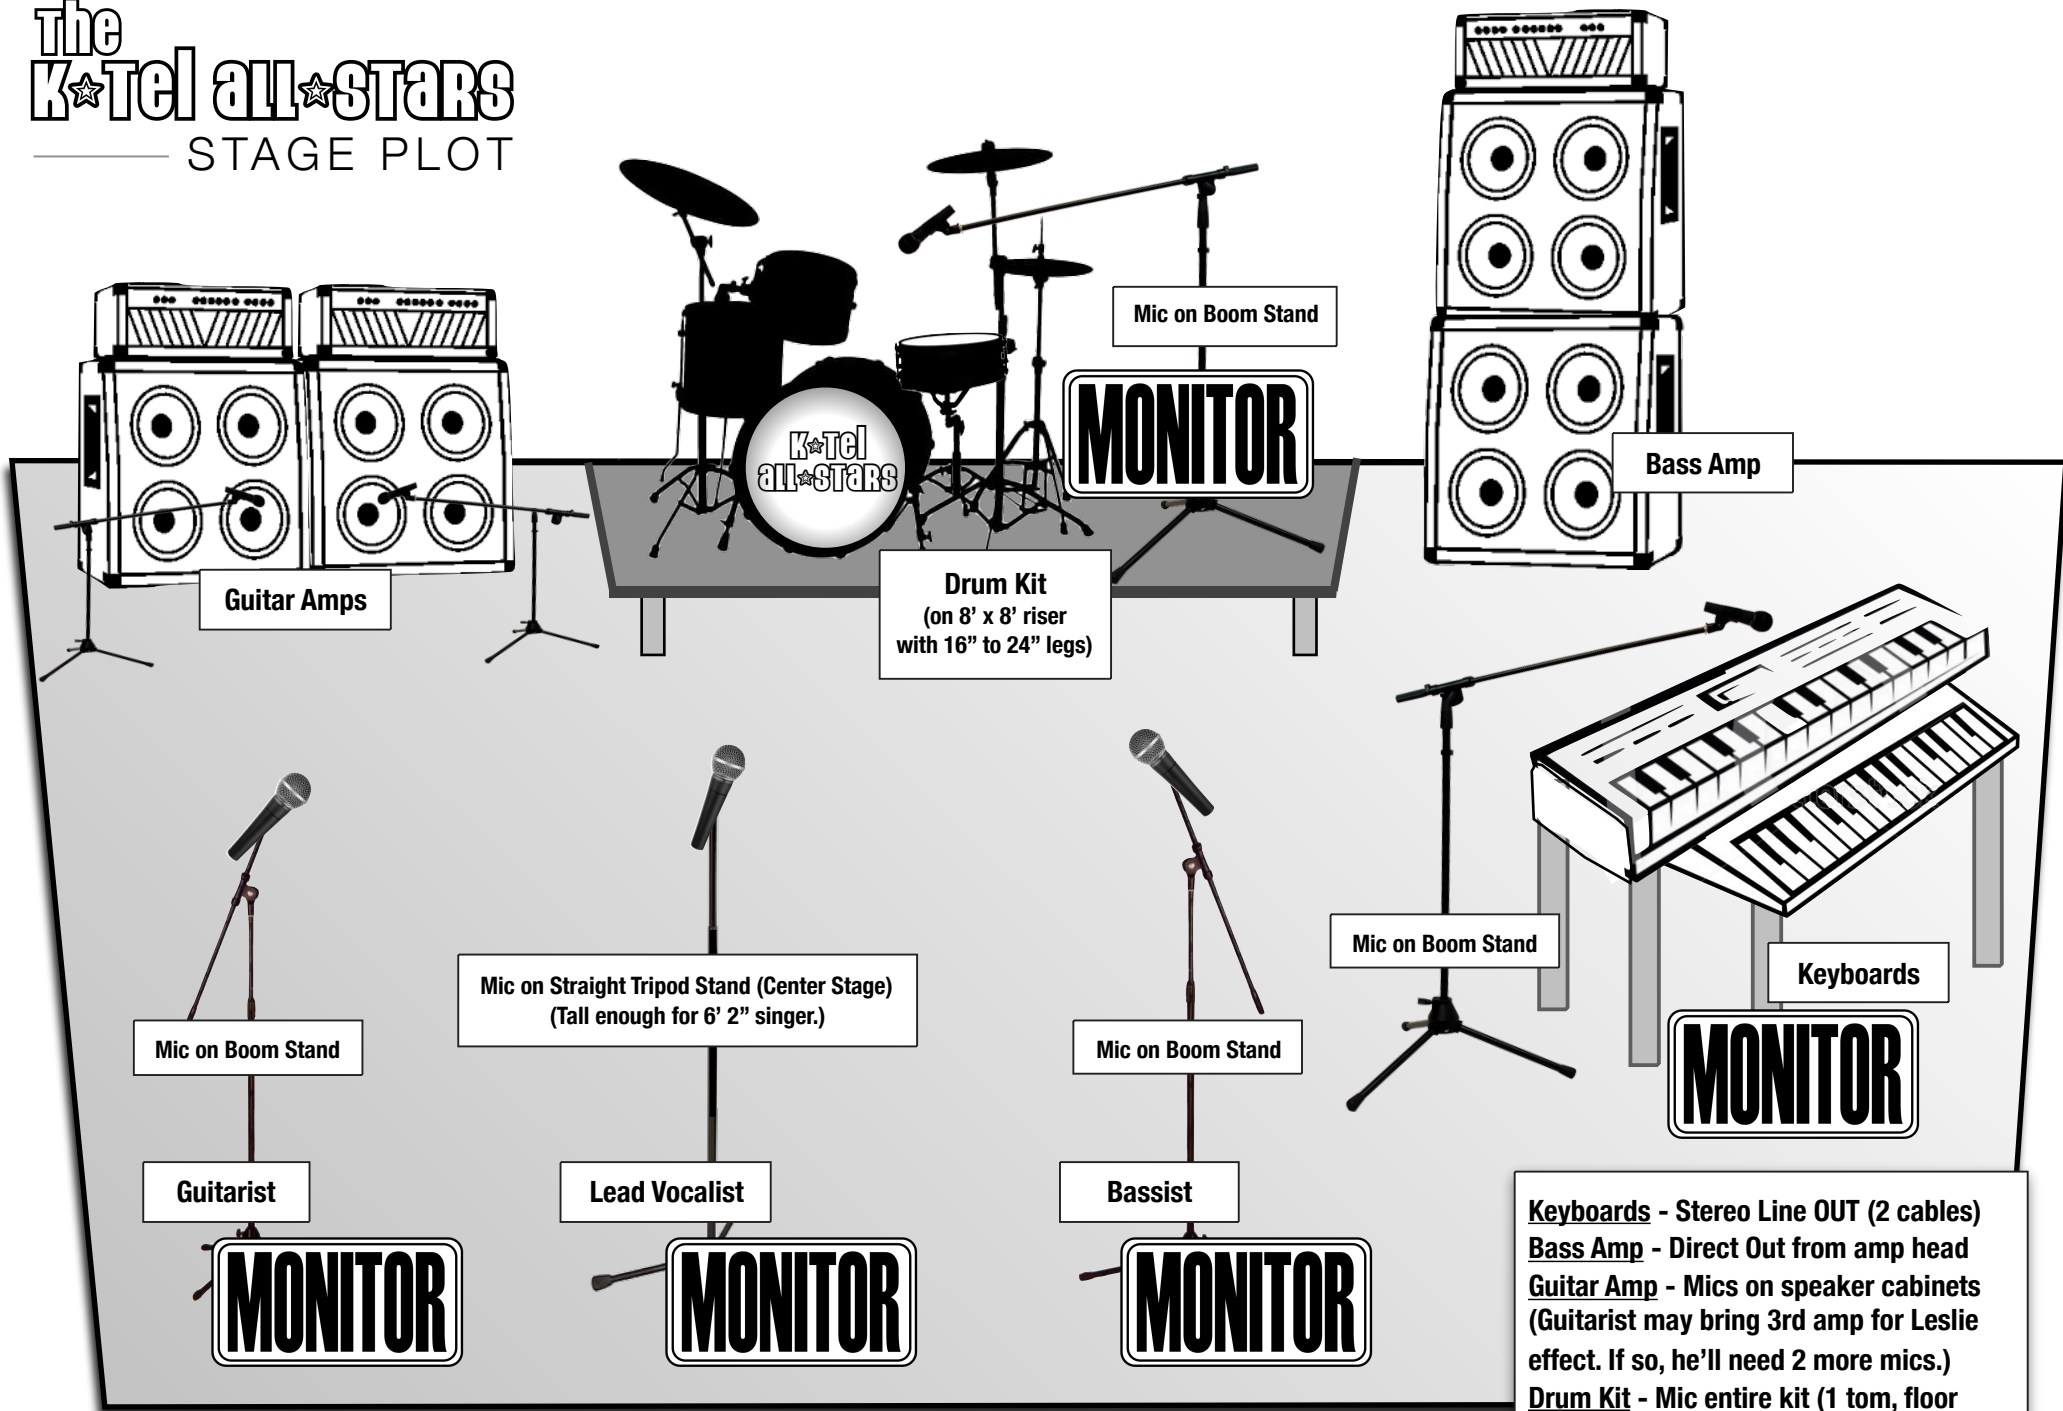

The K★Tel all★stars

STAGE PLOT

Keyboards - Stereo Line OUT (2 cables)
Bass Amp - Direct Out from amp head
Guitar Amp - Mics on speaker cabinets (Guitarist may bring 3rd amp for Leslie effect. If so, he'll need 2 more mics.)
Drum Kit - Mic entire kit (1 tom, floor tom, high hat, snare, kick & cymbals)

VOCALS: 5 Microphones / 5 Monitors

Band Contact:
 Larry Hampton - (714) 343-1152
 Michael O'Mara - (310) 466-0708

FRONT OF STAGE